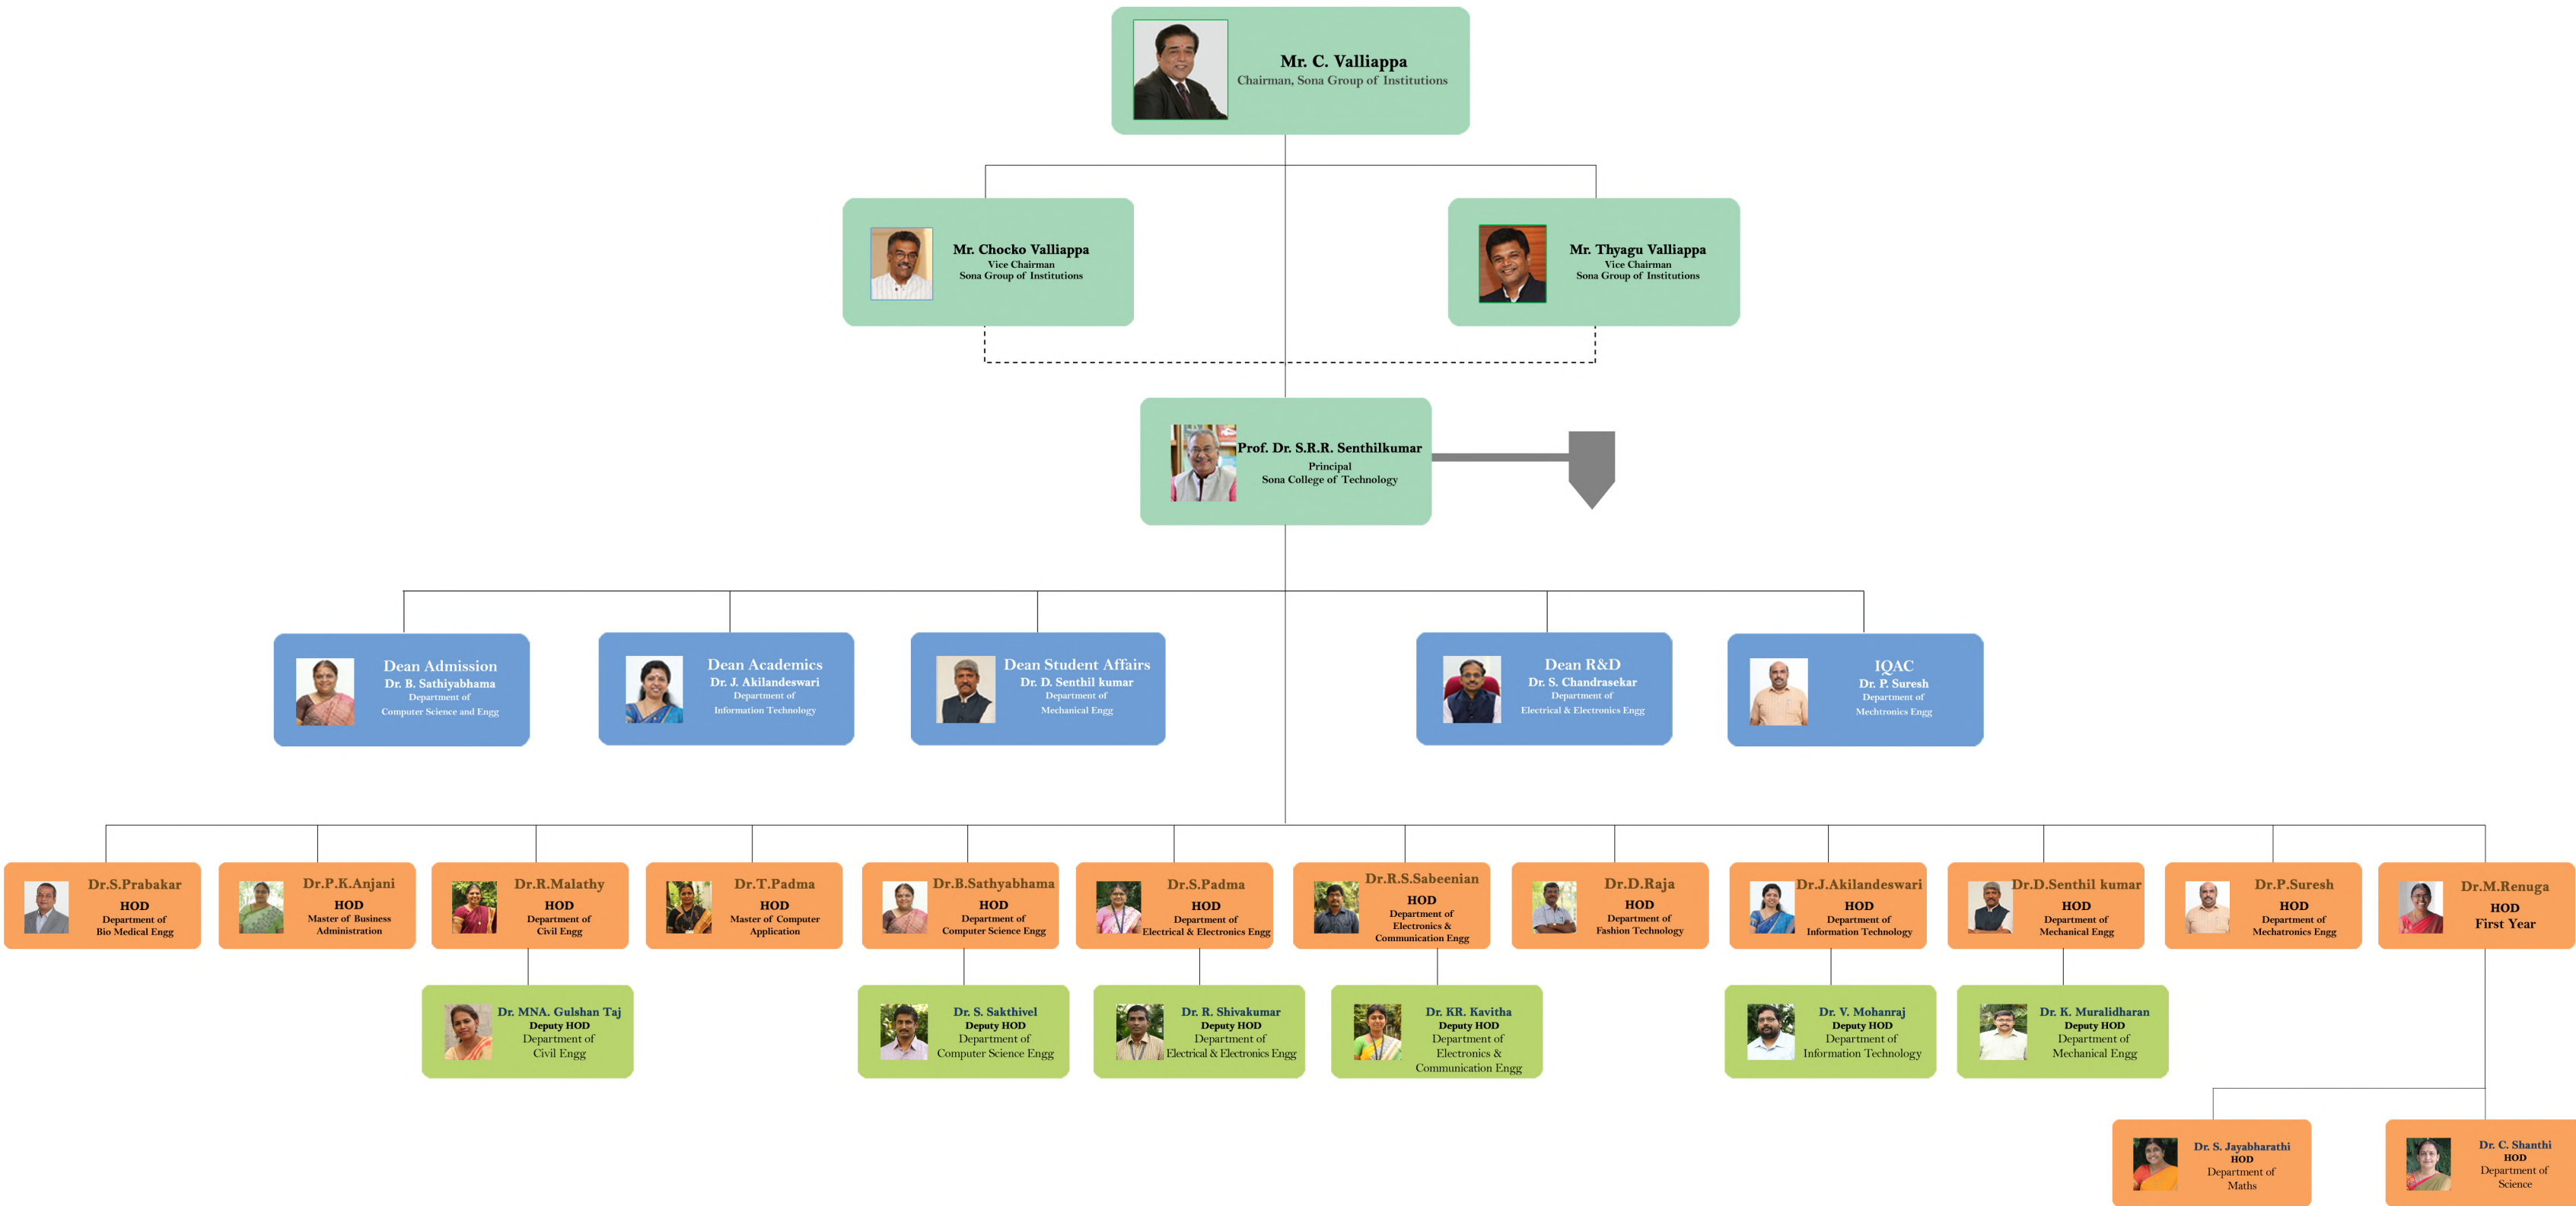

Organization Chart

Prof. Dr. S.R.R. SENTHILKUMAR,
 M.E.(Struct), Ph.D., MISTE, FIE, C. ENG(I), MICI,
 PRINCIPAL,
 SONA COLLEGE OF TECHNOLOGY,
 JUNCTION MAIN ROAD, SALEM-636 005.

Organization Chart

Prof. Dr. S. R. R. SENTHILKUMAR
M.E.(Struct), Ph.D., MISTE, FIE, C. ENG(I), MICI,
PRINCIPAL,
SONA COLLEGE OF TECHNOLOGY,
JUNCTION MAIN ROAD, SALEM-636 006.