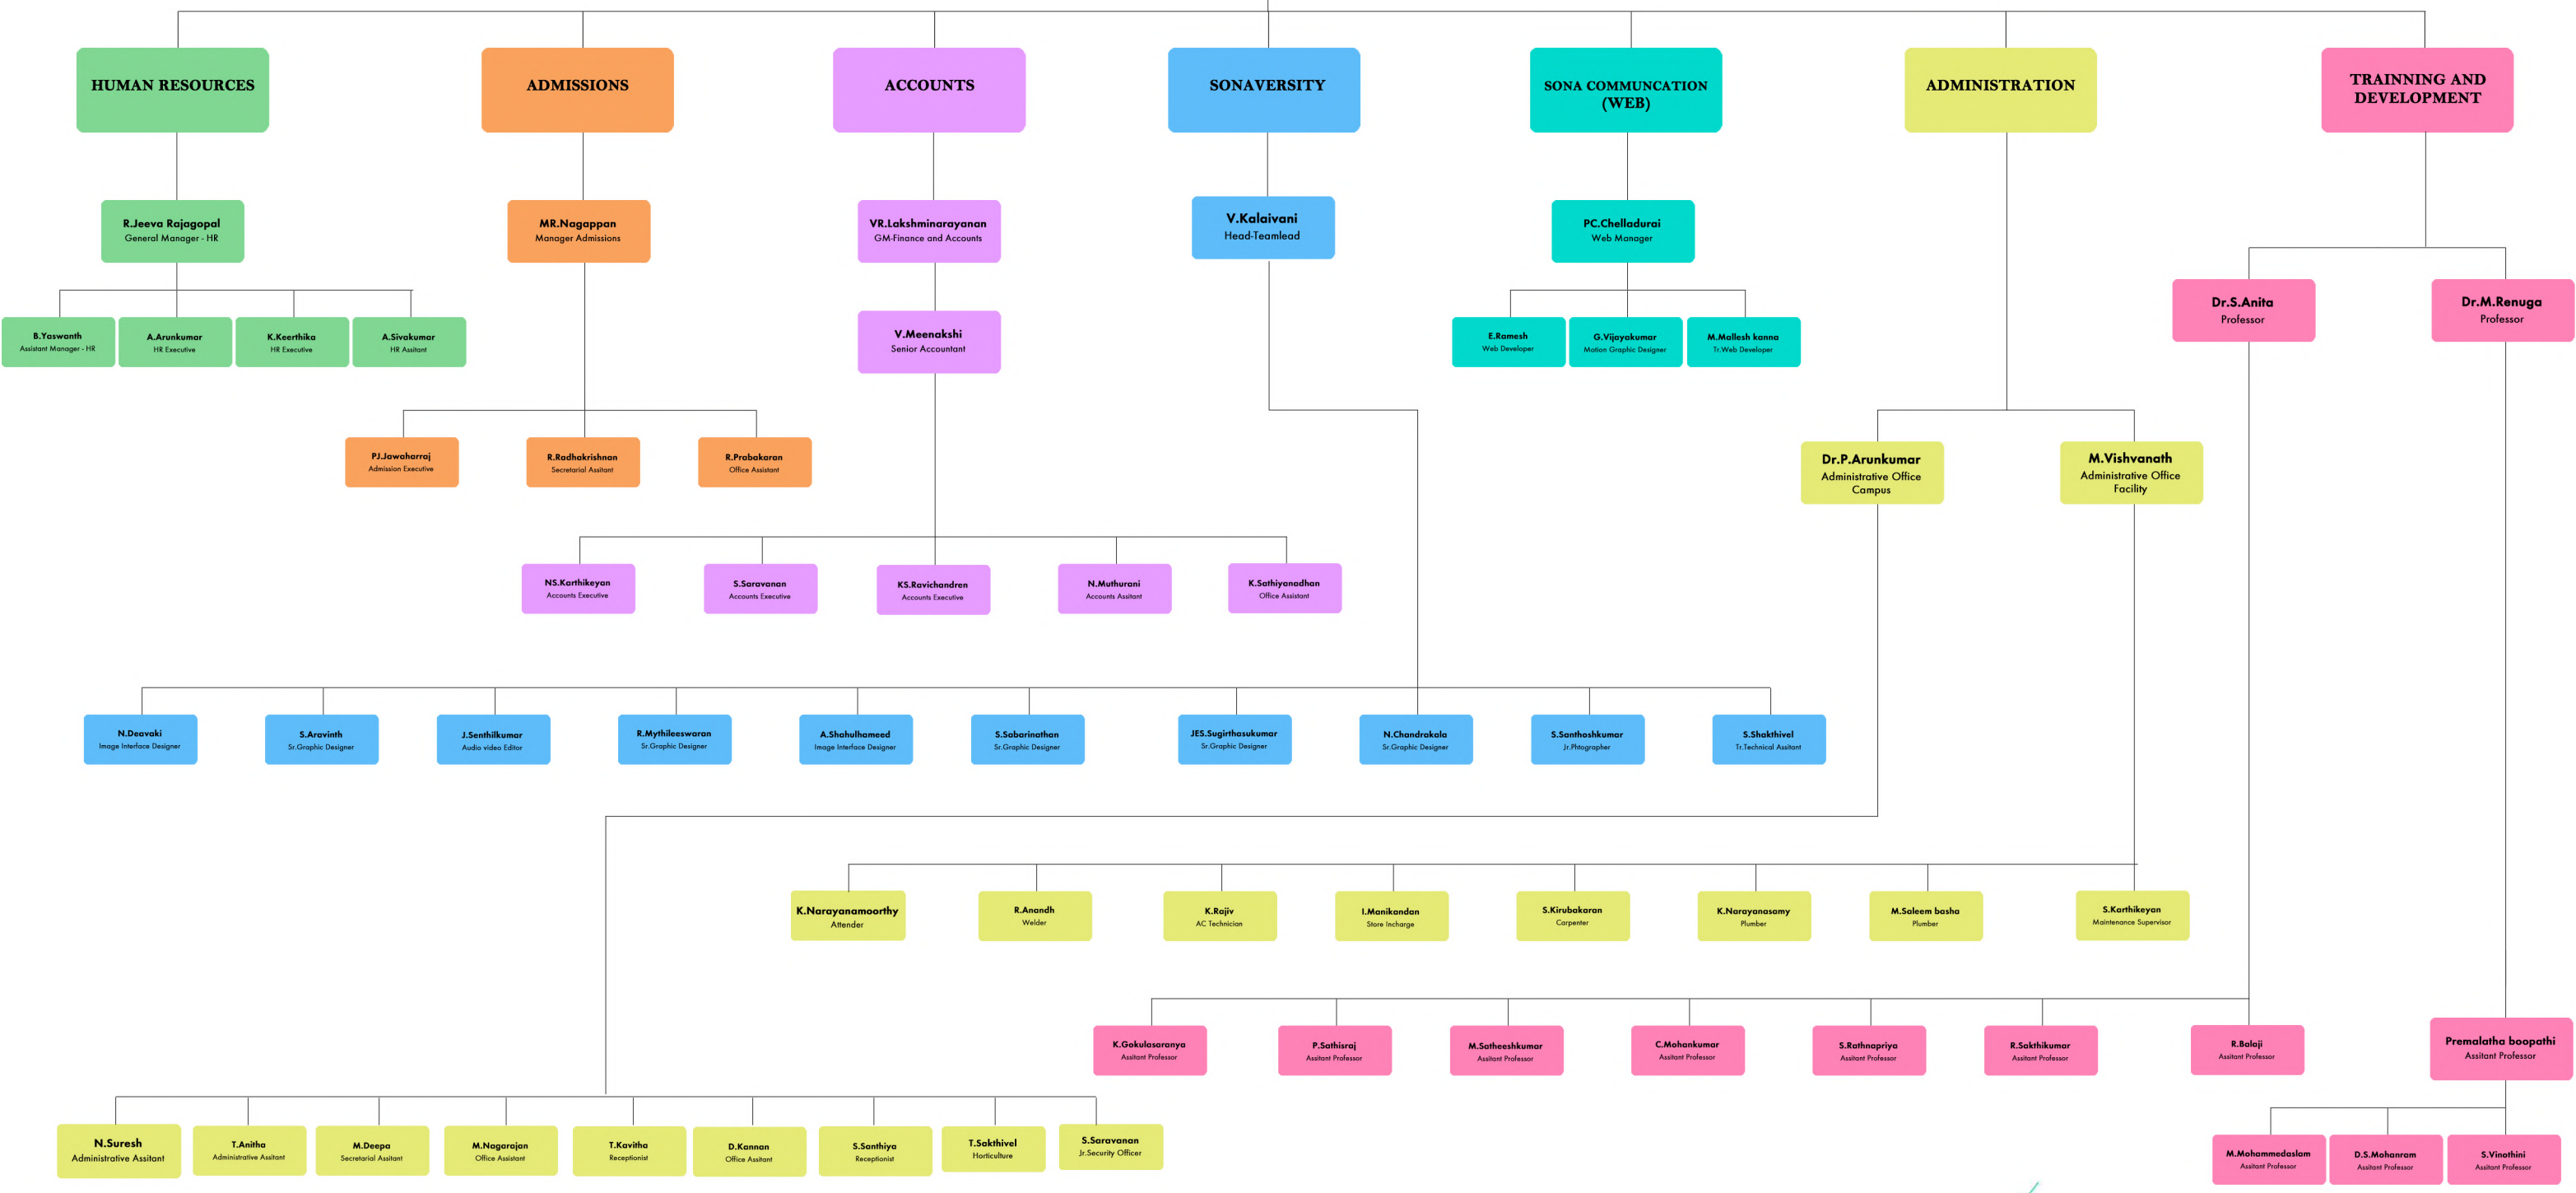

Organization Chart

Prof. Dr. S.R.R. SENTHILKUMAR,
 M.E.(Struct), Ph.D., MISTE, FIE, C. ENG(I), MICI,
 PRINCIPAL,
 SONA COLLEGE OF TECHNOLOGY,
 JUNCTION MAIN ROAD, SALEM-636 005.

Organization Chart

Prof. Dr. S. R. R. SENTHILKUMAR
M.E.(Struct), Ph.D., MISTE, FIE, C. ENG(I), MICI,
PRINCIPAL,
SONA COLLEGE OF TECHNOLOGY,
JUNCTION MAIN ROAD, SALEM-636 006.